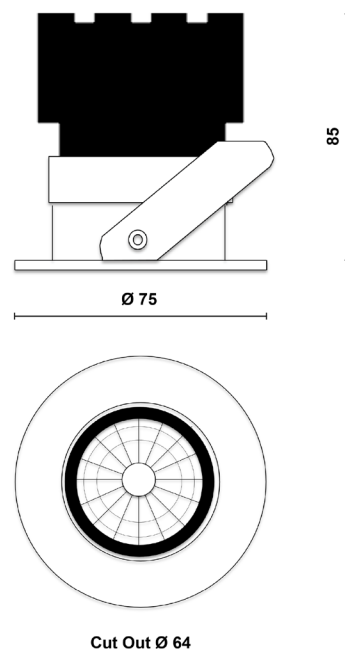

ORBITA

ORB.W.B.38.930.D

Product Information

75MM Fixed Architectural Downlight LED High CRI IP54

Installation	Ceiling recessed
Size	Ø75x85 mm / Cut out Ø64
Bezel Finish	White RAL9010 fine texture
Baffle Finish	Black RAL9005
Bezel Finish Options	Black, bronze, copper (on request)
Baffle Finish Options	White, bronze, copper (on request)
Fixing Position	Fixed
Warranty	5 year warranty

Technical Data

Light Source	LED
CCT (K) / CRI	3000K / 98 CRI
Luminous Efficacy	91lm/W
Engine Lumens	1250lm
Beam Angle	38°
Power	13.8W
Current	350mA
Ingress Protection	IP54
Driver	Remote DALI driver (included)
Rated life	50,000hrs