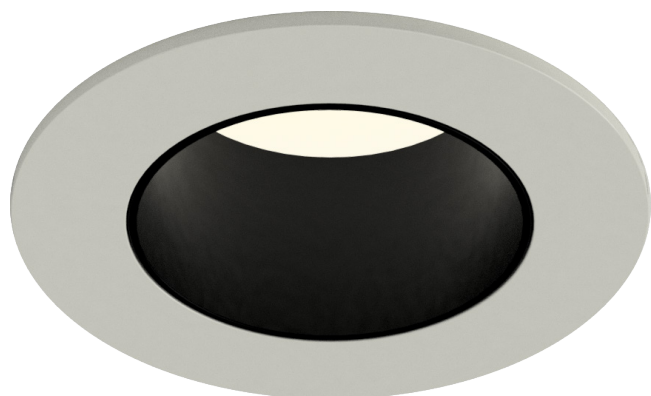

ORBITA

ORB.W.B.38.930.D

Product Information

75MM Fixed Architectural Downlight LED High CRI IP54

Installation	Ceiling recessed
Size	Ø75x85 mm / Cut out Ø64
Bezel Finish	White RAL9010 fine texture
Baffle Finish	Black RAL9005
Bezel Finish Options	Black, bronze, copper (on request)
Baffle Finish Options	White, bronze, copper (on request)
Fixing Position	Fixed
Warranty	5 year warranty

Technical Data

Light Source	LED
CCT (K) / CRI	3000K / 98 CRI
Luminous Efficacy	91lm/W
Engine Lumens	1250lm
Beam Angle	38°
Power	13.8W
Current	350mA
Ingress Protection	IP54
Driver	Remote DALI driver (included)
Rated life	50,000hrs