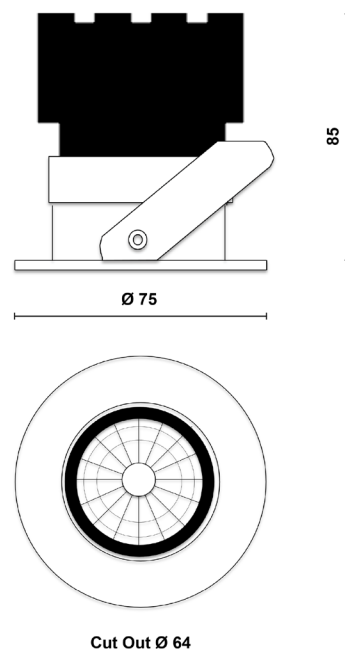

ORBITA

ORB.W.B.38.927.D

Product Information

75MM Fixed Architectural Downlight LED High CRI IP54

Installation	Ceiling recessed
Size	Ø75x85 mm / Cut out Ø64
Bezel Finish	White RAL9010 fine texture
Baffle Finish	Black RAL9005
Bezel Finish Options	Black, bronze, copper (on request)
Baffle Finish Options	White, bronze, copper (on request)
Fixing Position	Fixed
Warranty	5 year warranty

Technical Data

Light Source	LED
CCT (K) / CRI	2700K / 98 CRI
Luminous Efficacy	91lm/W
Engine Lumens	1250lm
Beam Angle	38°
Power	13.8W
Current	350mA
Ingress Protection	IP54
Driver	Remote DALI driver (included)
Rated life	50,000hrs