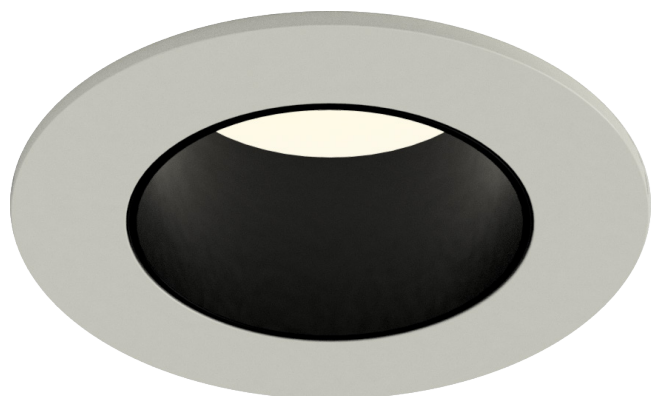

ORBITA

ORB.W.B.38.927.D

Product Information

75MM Fixed Architectural Downlight LED High CRI IP54

Installation	Ceiling recessed
Size	Ø75x85 mm / Cut out Ø64
Bezel Finish	White RAL9010 fine texture
Baffle Finish	Black RAL9005
Bezel Finish Options	Black, bronze, copper (on request)
Baffle Finish Options	White, bronze, copper (on request)
Fixing Position	Fixed
Warranty	5 year warranty

Technical Data

Light Source	LED
CCT (K) / CRI	2700K / 98 CRI
Luminous Efficacy	91lm/W
Engine Lumens	1250lm
Beam Angle	38°
Power	13.8W
Current	350mA
Ingress Protection	IP54
Driver	Remote DALI driver (included)
Rated life	50,000hrs