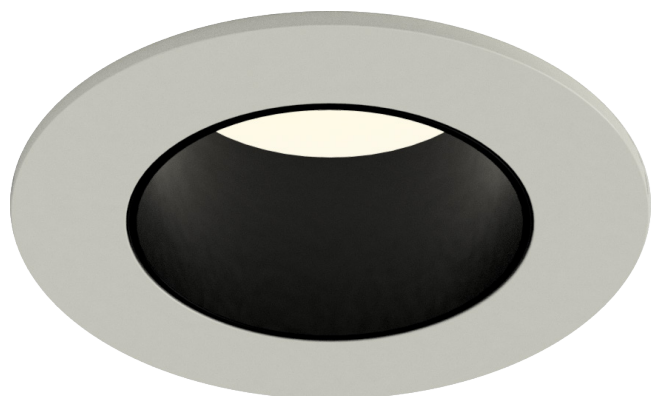

ORBITA

ORB.W.B.15.930.PD

Product Information

75MM Fixed Architectural Downlight LED High CRI IP54

Installation	Ceiling recessed
Size	Ø75x85 mm / Cut out Ø64
Bezel Finish	White RAL9010 fine texture
Baffle Finish	Black RAL9005
Bezel Finish Options	Black, bronze, copper (on request)
Baffle Finish Options	White, bronze, copper (on request)
Fixing Position	Fixed
Warranty	5 year warranty

Technical Data

Light Source	LED
CCT (K) / CRI	3000K / 98 CRI
Luminous Efficacy	91lm/W
Engine Lumens	1250lm
Beam Angle	15°
Power	13.8W
Current	350mA
Ingress Protection	IP54
Driver	Remote Mains Dim driver (included)
Rated life	50,000hrs