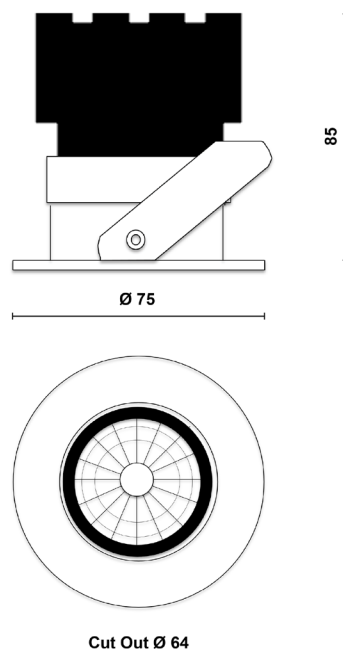

ORBITA

ORB.W.B.15.930.PD

Product Information

75MM Fixed Architectural Downlight LED High CRI IP54

Installation	Ceiling recessed
Size	Ø75x85 mm / Cut out Ø64
Bezel Finish	White RAL9010 fine texture
Baffle Finish	Black RAL9005
Bezel Finish Options	Black, bronze, copper (on request)
Baffle Finish Options	White, bronze, copper (on request)
Fixing Position	Fixed
Warranty	5 year warranty

Technical Data

Light Source	LED
CCT (K) / CRI	3000K / 98 CRI
Luminous Efficacy	91lm/W
Engine Lumens	1250lm
Beam Angle	15°
Power	13.8W
Current	350mA
Ingress Protection	IP54
Driver	Remote Mains Dim driver (included)
Rated life	50,000hrs