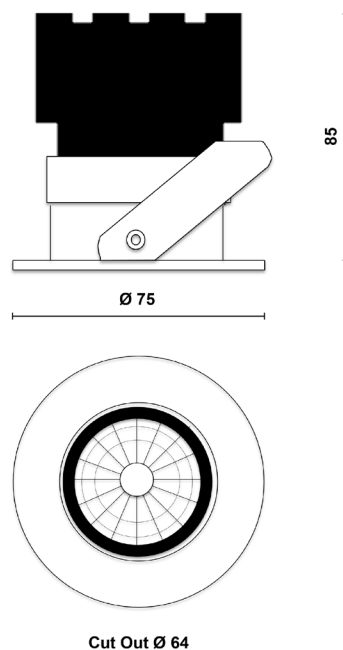

ORBITA

ORB.W.B.15.930.D

Product Information

75MM Fixed Architectural Downlight LED High CRI IP54

Installation	Ceiling recessed
Size	Ø75x85 mm / Cut out Ø64
Bezel Finish	White RAL9010 fine texture
Baffle Finish	Black RAL9005
Bezel Finish Options	Black, bronze, copper (on request)
Baffle Finish Options	White, bronze, copper (on request)
Fixing Position	Fixed
Warranty	5 year warranty

Technical Data

Light Source	LED
CCT (K) / CRI	3000K / 98 CRI
Luminous Efficacy	91lm/W
Engine Lumens	1250lm
Beam Angle	15°
Power	13.8W
Current	350mA
Ingress Protection	IP54
Driver	Remote DALI driver (included)
Rated life	50,000hrs