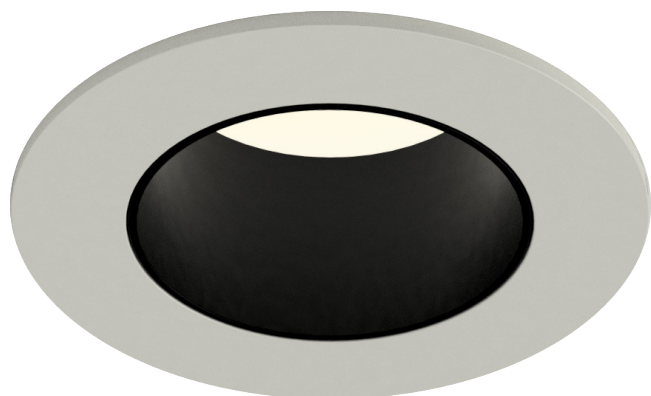

ORBITA

ORB.W.B.15.930.D

Product Information

75MM Fixed Architectural Downlight LED High CRI IP54

Installation	Ceiling recessed
Size	Ø75x85 mm / Cut out Ø64
Bezel Finish	White RAL9010 fine texture
Baffle Finish	Black RAL9005
Bezel Finish Options	Black, bronze, copper (on request)
Baffle Finish Options	White, bronze, copper (on request)
Fixing Position	Fixed
Warranty	5 year warranty

Technical Data

Light Source	LED
CCT (K) / CRI	3000K / 98 CRI
Luminous Efficacy	91lm/W
Engine Lumens	1250lm
Beam Angle	15°
Power	13.8W
Current	350mA
Ingress Protection	IP54
Driver	Remote DALI driver (included)
Rated life	50,000hrs