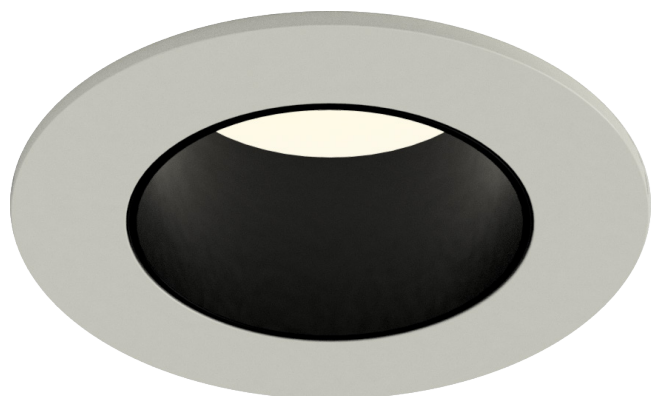

ORBITA

ORB.W.B.15.927.D

Product Information

75MM Fixed Architectural Downlight LED High CRI IP54

Installation	Ceiling recessed
Size	Ø75x85 mm / Cut out Ø64
Bezel Finish	White RAL9010 fine texture
Baffle Finish	Black RAL9005
Bezel Finish Options	Black, bronze, copper (on request)
Baffle Finish Options	White, bronze, copper (on request)
Fixing Position	Fixed
Warranty	5 year warranty

Technical Data

Light Source	LED
CCT (K) / CRI	2700K / 98 CRI
Luminous Efficacy	91lm/W
Engine Lumens	1250lm
Beam Angle	15°
Power	13.8W
Current	350mA
Ingress Protection	IP54
Driver	Remote DALI driver (included)
Rated life	50,000hrs