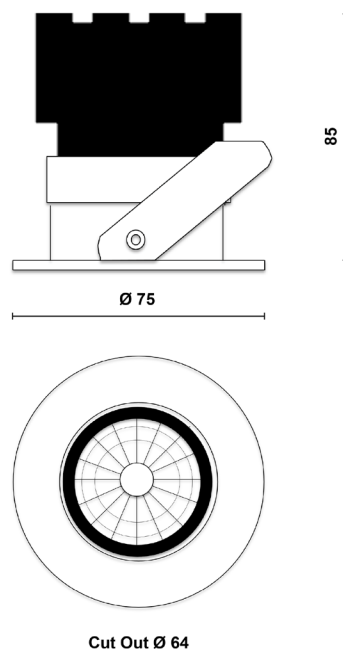

ORBITA

ORB.W.B.15.927.D

Product Information

75MM Fixed Architectural Downlight LED High CRI IP54

Installation	Ceiling recessed
Size	Ø75x85 mm / Cut out Ø64
Bezel Finish	White RAL9010 fine texture
Baffle Finish	Black RAL9005
Bezel Finish Options	Black, bronze, copper (on request)
Baffle Finish Options	White, bronze, copper (on request)
Fixing Position	Fixed
Warranty	5 year warranty

Technical Data

Light Source	LED
CCT (K) / CRI	2700K / 98 CRI
Luminous Efficacy	91lm/W
Engine Lumens	1250lm
Beam Angle	15°
Power	13.8W
Current	350mA
Ingress Protection	IP54
Driver	Remote DALI driver (included)
Rated life	50,000hrs