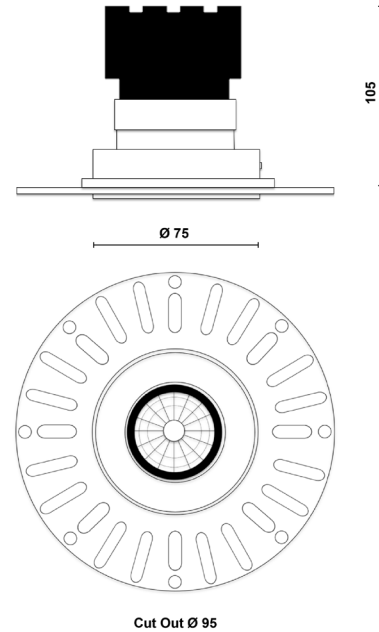

## ORBITA TRIMLESS

### Product Information

75MM Fixed Architectural Downlight LED High CRI IP54 Trimless

Installation	Ceiling recessed
Size	Ø75x105 mm / Cut out Ø95
Skim Plate	Ø145mm
Bezel Finish	White RAL9010 fine texture
Baffle Finish	Black RAL9005
Bezel Finish Options	Black, bronze, copper (on request)
Baffle Finish Options	White, bronze, copper (on request)
Fixing Position	Fixed
Warranty	5 year warranty

### Technical Data

Light Source	LED
CCT (K) / CRI	2700K / 98 CRI
Luminous Efficacy	91lm/W
Engine Lumens	1250lm
Beam Angle	38°
Power Consumption	13.8W
Current	350mA
Ingress Protection	IP54
Driver	Remote DALI driver (included)
Rated life	50,000hrs