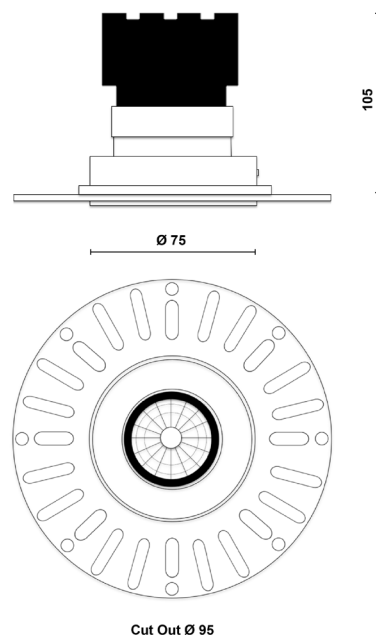

ORBITA TRIMLESS

ORB.TR.W.B.38.927.D

Product Information

75MM Fixed Architectural Downlight LED High CRI IP54 Trimless

Installation	Ceiling recessed
Size	Ø75x105 mm / Cut out Ø95
Skim Plate	Ø145mm
Bezel Finish	White RAL9010 fine texture
Baffle Finish	Black RAL9005
Bezel Finish Options	Black, bronze, copper (on request)
Baffle Finish Options	White, bronze, copper (on request)
Fixing Position	Fixed
Warranty	5 year warranty

Technical Data

Light Source	LED
CCT (K) / CRI	2700K / 98 CRI
Luminous Efficacy	91lm/W
Engine Lumens	1250lm
Beam Angle	38°
Power Consumption	13.8W
Current	350mA
Ingress Protection	IP54
Driver	Remote DALI driver (included)
Rated life	50,000hrs