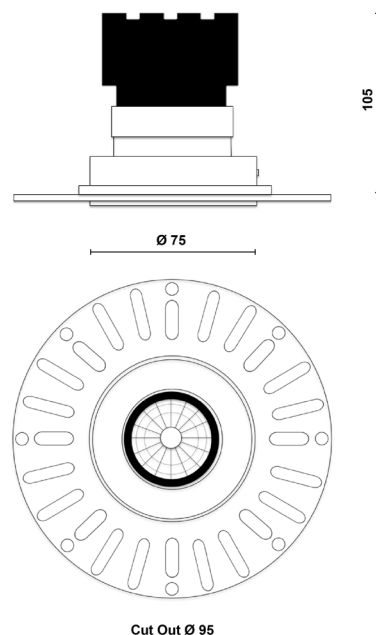

ORBITA TRIMLESS

ORB.TR.W.B.24.927.D

Product Information

75MM Fixed Architectural Downlight LED High CRI IP54 Trimless

Installation	Ceiling recessed
Size	Ø75x105 mm / Cut out Ø95
Skim Plate	Ø145mm
Bezel Finish	White RAL9010 fine texture
Baffle Finish	Black RAL9005
Bezel Finish Options	Black, bronze, copper (on request)
Baffle Finish Options	White, bronze, copper (on request)
Fixing Position	Fixed
Warranty	5 year warranty

Technical Data

Light Source	LED
CCT (K) / CRI	2700K / 98 CRI
Luminous Efficacy	91lm/W
Engine Lumens	1250lm
Beam Angle	24°
Power Consumption	13.8W
Current	350mA
Ingress Protection	IP54
Driver	Remote DALI driver (included)
Rated life	50,000hrs