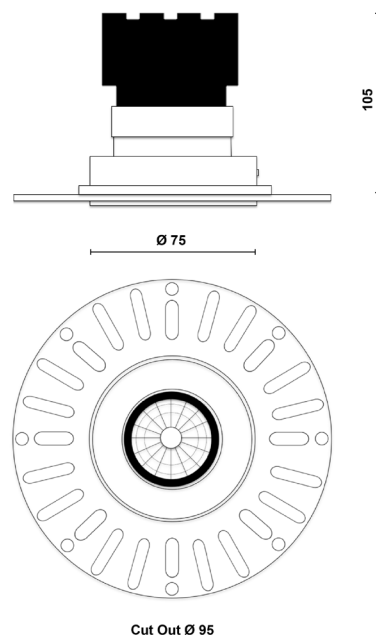

### Product Information

75MM Fixed Architectural Downlight LED High CRI IP54 Trimless

Installation	Ceiling recessed
Size	Ø75x105 mm / Cut out Ø95
Skim Plate	Ø145mm
Bezel Finish	White RAL9010 fine texture
Baffle Finish	Black RAL9005
Bezel Finish Options	Black, bronze, copper (on request)
Baffle Finish Options	White, bronze, copper (on request)
Fixing Position	Fixed
Warranty	5 year warranty

### Technical Data

Light Source	LED
CCT (K) / CRI	3000K / 98 CRI
Luminous Efficacy	91lm/W
Engine Lumens	1250lm
Beam Angle	15°
Power Consumption	13.8W
Current	350mA
Ingress Protection	IP54
Driver	Remote Mains Dim driver (included)
Rated life	50,000hrs