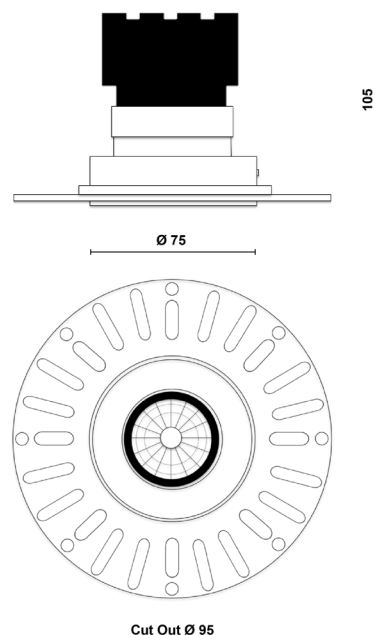

## ORBITA TRIMLESS

### Product Information

75MM Fixed Architectural Downlight LED High CRI IP54 Trimless

Installation	Ceiling recessed
Size	Ø75x105 mm / Cut out Ø95
Skim Plate	Ø145mm
Bezel Finish	White RAL9010 fine texture
Baffle Finish	Black RAL9005
Bezel Finish Options	Black, bronze, copper (on request)
Baffle Finish Options	White, bronze, copper (on request)
Fixing Position	Fixed
Warranty	5 year warranty

### Technical Data

Light Source	LED
CCT (K) / CRI	2700K / 98 CRI
Luminous Efficacy	91lm/W
Engine Lumens	1250lm
Beam Angle	15°
Power Consumption	13.8W
Current	350mA
Ingress Protection	IP54
Driver	Remote Mains Dim driver (included)
Rated life	50,000hrs