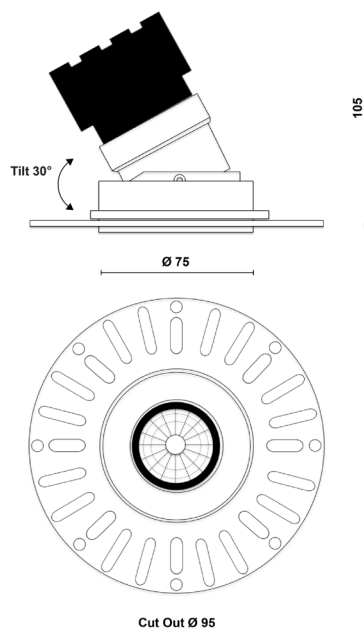

ORBITA TRIMLESS ADJUSTABLE

ORB.TR.AD.W.B.38.927.D

Product Information

75MM Adjustable Architectural Downlight LED High CRI IP54 Trimless

Installation	Ceiling recessed
Size	Ø75x105 mm / Cut out Ø95
Skim Plate	Ø145mm
Bezel Finish	White RAL9010 fine texture
Baffle Finish	Black RAL9005
Bezel Finish Options	Black, bronze, copper (on request)
Baffle Finish Options	White, bronze, copper (on request)
Fixing Position	Adjustable
Warranty	5 year warranty

Technical Data

Light Source	LED
CCT (K) / CRI	2700K / 98 CRI
Luminous Efficacy	91lm/W
Engine Lumens	1250lm
Beam Angle	38°
Power Consumption	13.8W
Current	350mA
Ingress Protection	IP54
Driver	Remote DALI driver (included)
Rated life	50,000hrs