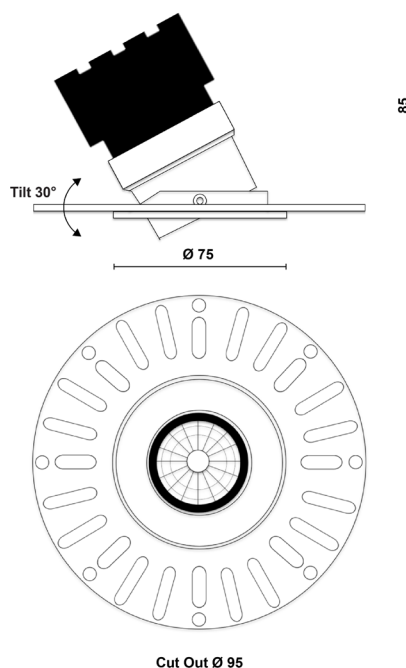

## ORBITA PLASTER-IN ADJUSTABLE

### Product Information

75MM Adjustable Architectural Downlight LED High CRI IP54 Plaster-in installation

Installation	Ceiling recessed
Size	Ø75x85 mm / Cut out Ø95
Skim Plate	Ø145mm
Bezel Finish	White RAL9010 fine texture
Baffle Finish	Black RAL9005
Bezel Finish Options	Black, bronze, copper (on request)
Baffle Finish Options	White, bronze, copper (on request)
Fixing Position	Adjustable
Warranty	5 year warranty

### Technical Data

Light Source	LED
CCT (K) / CRI	3000K / 98 CRI
Luminous Efficacy	91lm/W
Engine Lumens	1250lm
Beam Angle	24°
Power Consumption	13.8W
Current	350mA
Ingress Protection	IP54
Driver	Remote DALI driver (included)
Rated life	50,000hrs