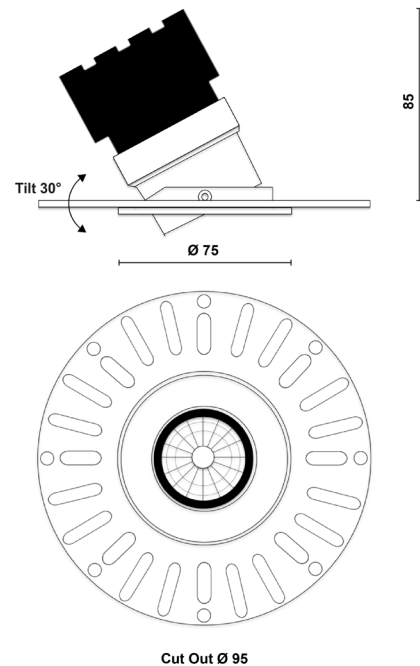

ORBITA PLASTER-IN ADJUSTABLE

ORB.PL.AD.W.B.24.927.D

Product Information

75MM Adjustable Architectural Downlight LED High CRI IP54 Plaster-in installation

Installation	Ceiling recessed
Size	Ø75x85 mm / Cut out Ø95
Skim Plate	Ø145mm
Bezel Finish	White RAL9010 fine texture
Baffle Finish	Black RAL9005
Bezel Finish Options	Black, bronze, copper (on request)
Baffle Finish Options	White, bronze, copper (on request)
Fixing Position	Adjustable
Warranty	5 year warranty

Technical Data

Light Source	LED
CCT (K) / CRI	2700K / 98 CRI
Luminous Efficacy	91lm/W
Engine Lumens	1250lm
Beam Angle	24°
Power Consumption	13.8W
Current	350mA
Ingress Protection	IP54
Driver	Remote DALI driver (included)
Rated life	50,000hrs