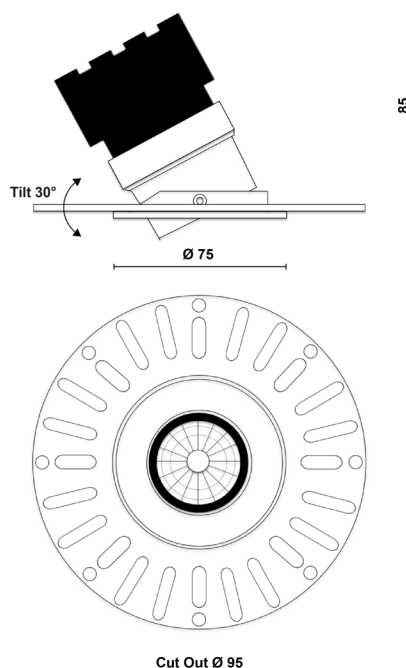

ORBITA PLASTER-IN ADJUSTABLE

ORB.PL.AD.W.B.15.930.PD

Product Information

75MM Adjustable Architectural Downlight LED High CRI IP54 Plaster-in installation

Installation	Ceiling recessed
Size	Ø75x85 mm / Cut out Ø95
Skim Plate	Ø145mm
Bezel Finish	White RAL9010 fine texture
Baffle Finish	Black RAL9005
Bezel Finish Options	Black, bronze, copper (on request)
Baffle Finish Options	White, bronze, copper (on request)
Fixing Position	Adjustable
Warranty	5 year warranty

Technical Data

Light Source	LED
CCT (K) / CRI	3000K / 98 CRI
Luminous Efficacy	91lm/W
Engine Lumens	1250lm
Beam Angle	15°
Power Consumption	13.8W
Current	350mA
Ingress Protection	IP54
Driver	Remote Mains Dim driver (included)
Rated life	50,000hrs