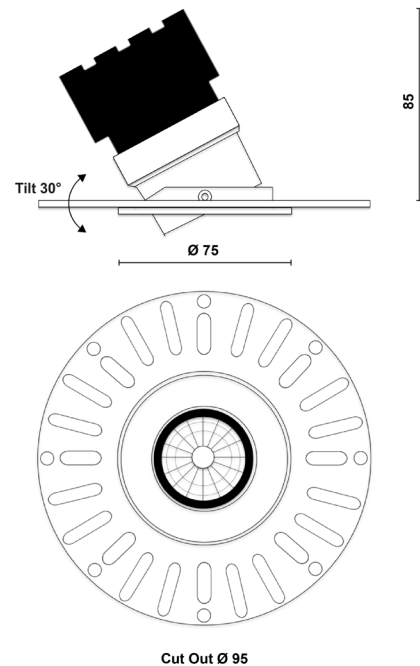

ORBITA PLASTER-IN ADJUSTABLE

ORB.PL.AD.W.B.15.927.D

Product Information

75MM Adjustable Architectural Downlight LED High CRI IP54 Plaster-in installation

Installation	Ceiling recessed
Size	Ø75x85 mm / Cut out Ø95
Skim Plate	Ø145mm
Bezel Finish	White RAL9010 fine texture
Baffle Finish	Black RAL9005
Bezel Finish Options	Black, bronze, copper (on request)
Baffle Finish Options	White, bronze, copper (on request)
Fixing Position	Adjustable
Warranty	5 year warranty

Technical Data

Light Source	LED
CCT (K) / CRI	2700K / 98 CRI
Luminous Efficacy	91lm/W
Engine Lumens	1250lm
Beam Angle	15°
Power Consumption	13.8W
Current	350mA
Ingress Protection	IP54
Driver	Remote DALI driver (included)
Rated life	50,000hrs