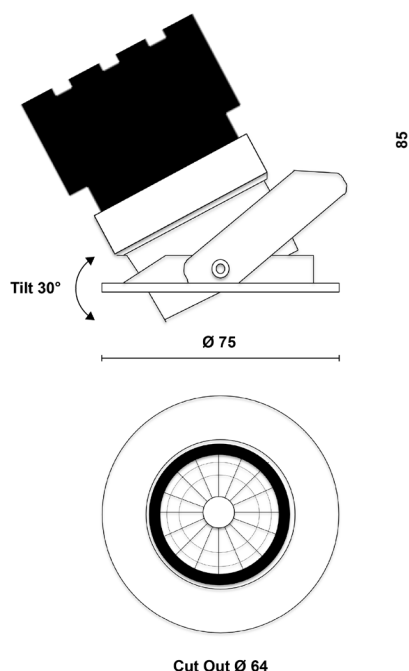

brevont

ORBITA ADJUSTABLE

ORB.AD.W.B.38.930.D

Product Information

75MM Adjustable Architectural Downlight LED High CRI IP54

Installation	Ceiling recessed
Size	Ø75x85 mm / Cut out Ø64
Bezel Finish	White RAL9010 fine texture
Baffle Finish	Black RAL9005
Bezel Finish Options	Black, bronze, copper (on request)
Baffle Finish Options	White, bronze, copper (on request)
Fixing Position	Adjustable
Warranty	5 year warranty

Technical Data

Light Source	LED
CCT (K) / CRI	3000K / 98 CRI
Luminous Efficacy	91lm/W
Engine Lumens	1250lm
Beam Angle	38°
Power Consumption	13.8W
Current	350mA
Ingress Protection	IP54
Driver	Remote DALI driver (included)
Rated life	50,000hrs