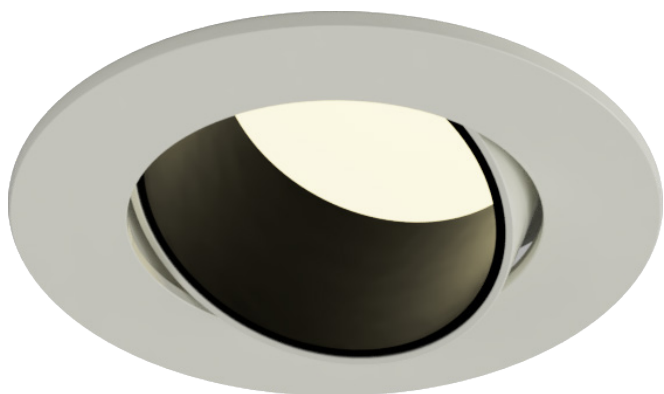

brevont

ORBITA ADJUSTABLE

ORB.AD.W.B.38.930.D

Product Information

75MM Adjustable Architectural Downlight LED High CRI IP54

Installation	Ceiling recessed
Size	Ø75x85 mm / Cut out Ø64
Bezel Finish	White RAL9010 fine texture
Baffle Finish	Black RAL9005
Bezel Finish Options	Black, bronze, copper (on request)
Baffle Finish Options	White, bronze, copper (on request)
Fixing Position	Adjustable
Warranty	5 year warranty

Technical Data

Light Source	LED
CCT (K) / CRI	3000K / 98 CRI
Luminous Efficacy	91lm/W
Engine Lumens	1250lm
Beam Angle	38°
Power Consumption	13.8W
Current	350mA
Ingress Protection	IP54
Driver	Remote DALI driver (included)
Rated life	50,000hrs