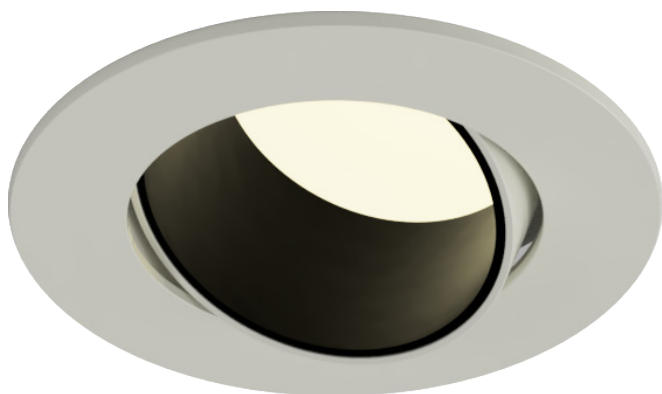

## ORBITA ADJUSTABLE

### Product Information

75MM Adjustable Architectural Downlight LED High CRI IP54

Installation	Ceiling recessed
Size	Ø75x85 mm / Cut out Ø64
Bezel Finish	White RAL9010 fine texture
Baffle Finish	Black RAL9005
Bezel Finish Options	Black, bronze, copper (on request)
Baffle Finish Options	White, bronze, copper (on request)
Fixing Position	Adjustable
Warranty	5 year warranty