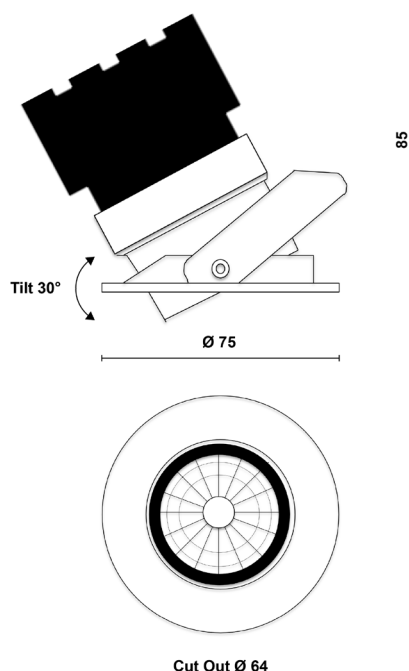

ORBITA ADJUSTABLE

ORB.AD.W.B.24.930.D

Product Information

75MM Adjustable Architectural Downlight LED High CRI IP54

Installation	Ceiling recessed
Size	Ø75x85 mm / Cut out Ø64
Bezel Finish	White RAL9010 fine texture
Baffle Finish	Black RAL9005
Bezel Finish Options	Black, bronze, copper (on request)
Baffle Finish Options	White, bronze, copper (on request)
Fixing Position	Adjustable
Warranty	5 year warranty

Technical Data

Light Source	LED
CCT (K) / CRI	3000K / 98 CRI
Luminous Efficacy	91lm/W
Engine Lumens	1250lm
Beam Angle	24°
Power Consumption	13.8W
Current	350mA
Ingress Protection	IP54
Driver	Remote DALI driver (included)
Rated life	50,000hrs