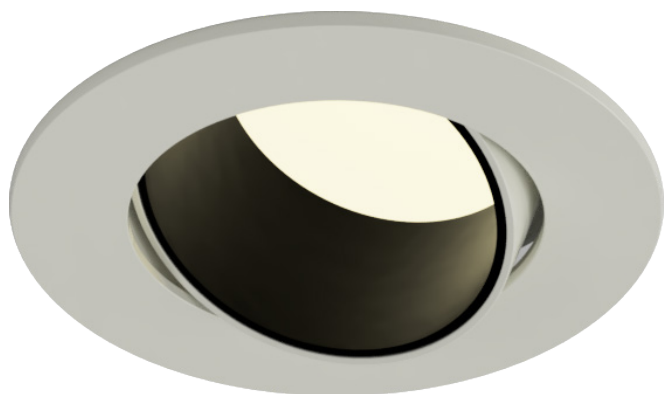

ORBITA ADJUSTABLE

ORB.AD.W.B.24.930.D

Product Information

75MM Adjustable Architectural Downlight LED High CRI IP54

Installation	Ceiling recessed
Size	Ø75x85 mm / Cut out Ø64
Bezel Finish	White RAL9010 fine texture
Baffle Finish	Black RAL9005
Bezel Finish Options	Black, bronze, copper (on request)
Baffle Finish Options	White, bronze, copper (on request)
Fixing Position	Adjustable
Warranty	5 year warranty

Technical Data

Light Source	LED
CCT (K) / CRI	3000K / 98 CRI
Luminous Efficacy	91lm/W
Engine Lumens	1250lm
Beam Angle	24°
Power Consumption	13.8W
Current	350mA
Ingress Protection	IP54
Driver	Remote DALI driver (included)
Rated life	50,000hrs