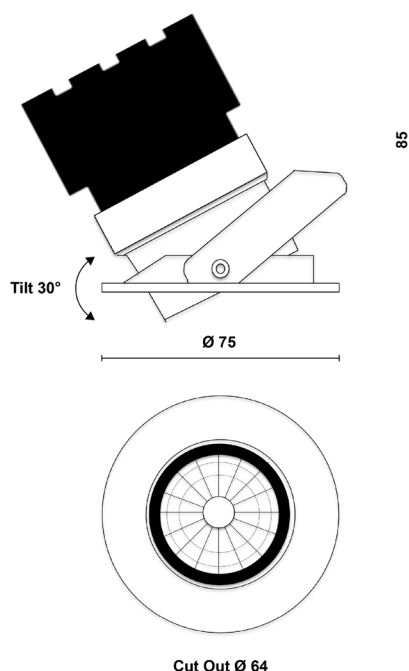

brevont

ORBITA ADJUSTABLE

ORB.AD.W.B.15.930.PD

Product Information

75MM Adjustable Architectural Downlight LED High CRI IP54

Installation	Ceiling recessed
Size	Ø75x85 mm / Cut out Ø64
Bezel Finish	White RAL9010 fine texture
Baffle Finish	Black RAL9005
Bezel Finish Options	Black, bronze, copper (on request)
Baffle Finish Options	White, bronze, copper (on request)
Fixing Position	Adjustable
Warranty	5 year warranty

Technical Data

Light Source	LED
CCT (K) / CRI	3000K / 98 CRI
Luminous Efficacy	91lm/W
Engine Lumens	1250lm
Beam Angle	15°
Power Consumption	13.8W
Current	350mA
Ingress Protection	IP54
Driver	Remote Mains Dim driver (included)
Rated life	50,000hrs