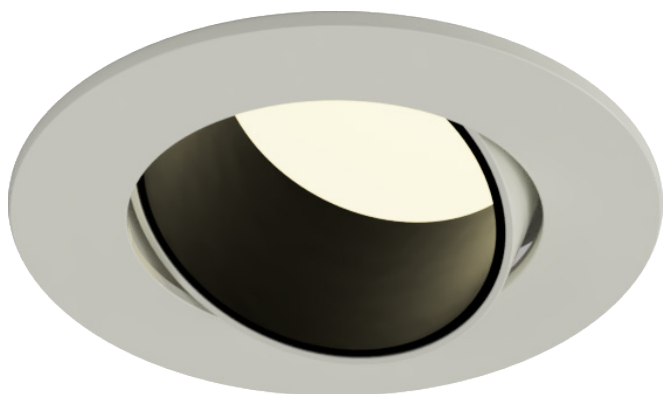

brevont

ORBITA ADJUSTABLE

ORB.AD.W.B.15.930.PD

Product Information

75MM Adjustable Architectural Downlight LED High CRI IP54

Installation	Ceiling recessed
Size	Ø75x85 mm / Cut out Ø64
Bezel Finish	White RAL9010 fine texture
Baffle Finish	Black RAL9005
Bezel Finish Options	Black, bronze, copper (on request)
Baffle Finish Options	White, bronze, copper (on request)
Fixing Position	Adjustable
Warranty	5 year warranty

Technical Data

Light Source	LED
CCT (K) / CRI	3000K / 98 CRI
Luminous Efficacy	91lm/W
Engine Lumens	1250lm
Beam Angle	15°
Power Consumption	13.8W
Current	350mA
Ingress Protection	IP54
Driver	Remote Mains Dim driver (included)
Rated life	50,000hrs