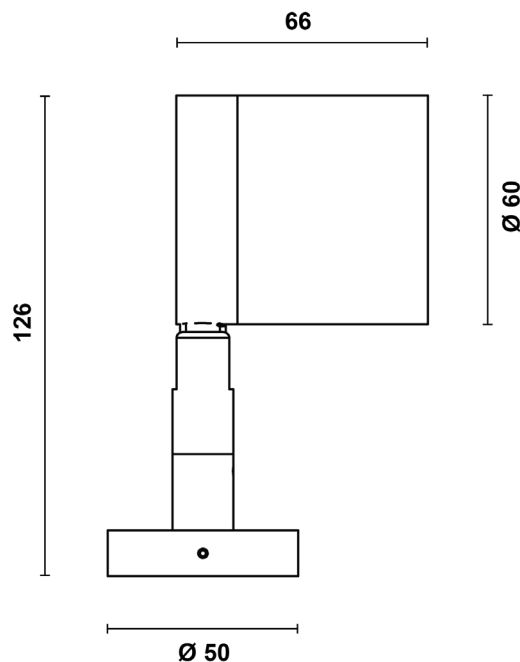

brevont

FARO WALL

FAROW.W.6.927

IP67

IK08

Product Information

Super compact LED luminaire for the enhancement of landscape and architectural details through refined accent lighting effects.

Installation	Wall, floor, ceiling mounting
Size / Weight	Ø60 50x66x126 mm / 0.5 Kg
Colour	White RAL9003 / Brass swivel
Body Material	A2 stainless steel with Brass swivel
Screen Material	Tempered glass
Fixing Position	Full orientation capability
Warranty	5 year warranty

Technical Data

Light Source	LED
CCT (K) / CRI	2700K / 80 CRI (90 on request)
Luminous Efficacy	64lm/W
Delivered Lumen	192lm
Beam Angle	6° (ultra spot)
Power Consumption	3W
Current	1A
Ingress Protection	IP67
Impact Resistance	IK08
Driver	Remote (to be ordered separately)
Operating temperature	-30°C to 40°C
Rated life	50,000hrs