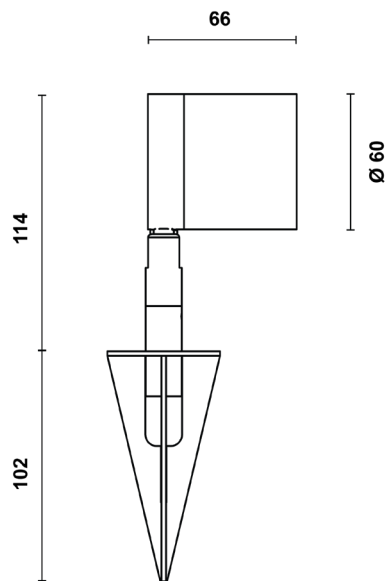

FARO SPIKE

FAROSPIKE.AN.35.930

IP67

IK08

Product Information

Super compact LED luminaire for the enhancement of landscape and architectural details through refined accent lighting effects.

Installation	In-ground with 100mm spike
Size / Weight	Ø60 66x216 mm / 0.7 Kg
Colour	Anthracite RAL7016 / Brass swivel
Body Material	A2 stainless steel with Brass swivel
Screen Material	Tempered glass
Fixing Position	Full orientation capability
Warranty	5 year warranty

Technical Data

Light Source	LED
CCT (K) / CRI	3000K / 80 CRI (90 on request)
Luminous Efficacy	99lm/W
Delivered Lumen	1237lm
Beam Angle	35° (wide)
Power Consumption	12.5W
Current	350mA
Ingress Protection	IP67
Impact Resistance	IK08
Driver	Remote (to be ordered separately)
Operating temperature	-30°C to 40°C
Rated life	50,000hrs