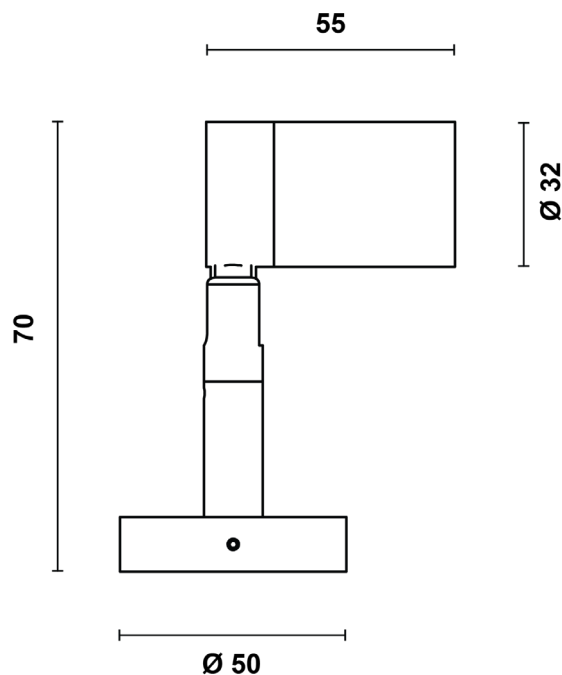

brevont

FARO MINI WALL

FAROMINIW.W.12.927

IP67

IK07

Product Information

Super compact LED luminaire for the enhancement of landscape and architectural details through refined accent lighting effects.

Installation	Wall, floor, ceiling mounting
Size / Weight	Ø 32 50x55x70 mm / 0.2 Kg
Colour	White RAL9003 / Brass swivel
Body Material	A2 stainless steel with Brass swivel
Screen Material	Tempered glass
Fixing Position	Full orientation capability
Warranty	5 year warranty

Technical Data

Light Source	LED
CCT (K) / CRI	2700K / 80 CRI (90 on request)
Luminous Efficacy	85lm/W
Delivered Lumen	255lm
Beam Angle	12° (narrow)
Power Consumption	3W
Current	900mA
Ingress Protection	IP67
Impact Resistance	IK07
Driver	Remote (to be ordered separately)
Operating temperature	-30°C to 40°C
Rated life	60,000hrs

Accessories (to be ordered separately)

FAROMINIW.V.B - FARO MINI WALL VISOR BLACK RAL9005
FAROMINIW.V.W - FARO MINI WALL VISOR WHITE RAL9003

FAROMINIW.DRIVER.DALI - FARO MINI DRIVER DALI 30W IP20
FAROMINIW.DRIVER.ON-OFF - FARO MINI DRIVER ON-OFF