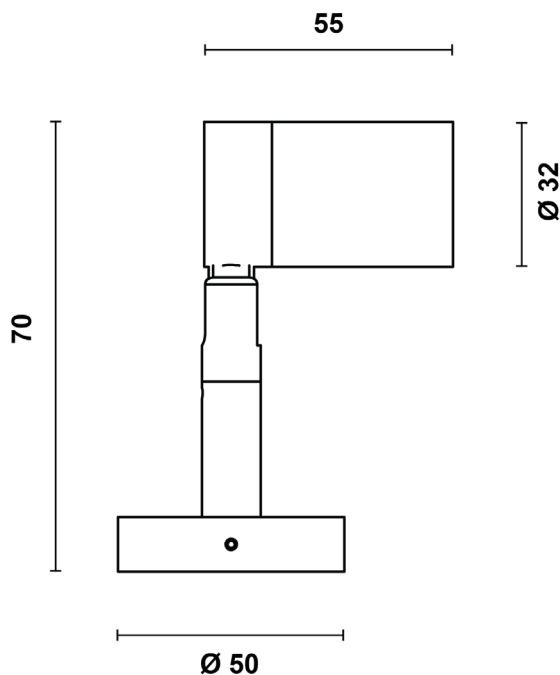

FARO MINI WALL

FAROMINIW.B.12.927

IP67

IK07

Product Information

Super compact LED luminaire for the enhancement of landscape and architectural details through refined accent lighting effects.

Installation	Wall, floor, ceiling mounting
Size / Weight	Ø 32 50x55x70 mm / 0.2 Kg
Colour	Black RAL9005 / Brass swivel
Body Material	A2 stainless steel with Brass swivel
Screen Material	Tempered glass
Fixing Position	Full orientation capability
Warranty	5 year warranty

Technical Data

Light Source	LED
CCT (K) / CRI	2700K / 80 CRI (90 on request)
Luminous Efficacy	85lm/W
Delivered Lumen	255lm
Beam Angle	12° (narrow)
Power Consumption	3W
Current	900mA
Ingress Protection	IP67
Impact Resistance	IK07
Driver	Remote (to be ordered separately)
Operating temperature	-30°C to 40°C
Rated life	60,000hrs

Accessories (to be ordered separately)

FAROMINIW.V.B - FARO MINI WALL VISOR BLACK RAL9005
FAROMINIW.V.W - FARO MINI WALL VISOR WHITE RAL9003

FAROMINIW.DRIVER.DALI - FARO MINI DRIVER DALI 30W IP20
FAROMINIW.DRIVER.ON-OFF - FARO MINI DRIVER ON-OFF