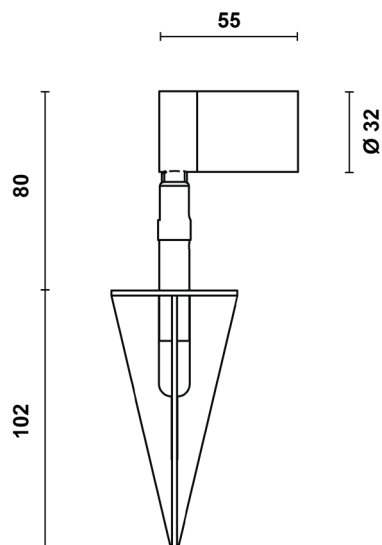

brevont

FARO MINI SPIKE

FAROMINISPIKE.OG.12.927

IP67

IK07

Product Information

Super compact LED luminaire for the enhancement of landscape and architectural details through refined accent lighting effects.

Installation	In-ground with 100mm spike
Size / Weight	Ø 32 55x182 mm / 0.4 Kg
Colour	Olive Grey RAL7002 / Brass swivel
Body Material	A2 stainless steel with Brass swivel
Screen Material	Tempered glass
Fixing Position	Full orientation capability
Warranty	5 year warranty

Technical Data

Light Source	LED
CCT (K) / CRI	2700K / 80 CRI (90 on request)
Luminous Efficacy	85lm/W
Delivered Lumen	255lm
Beam Angle	12° (narrow)
Power Consumption	3W
Current	900mA
Ingress Protection	IP67
Impact Resistance	IK07
Driver	Remote (to be ordered separately)
Operating temperature	-30°C to 40°C
Rated life	60,000hrs